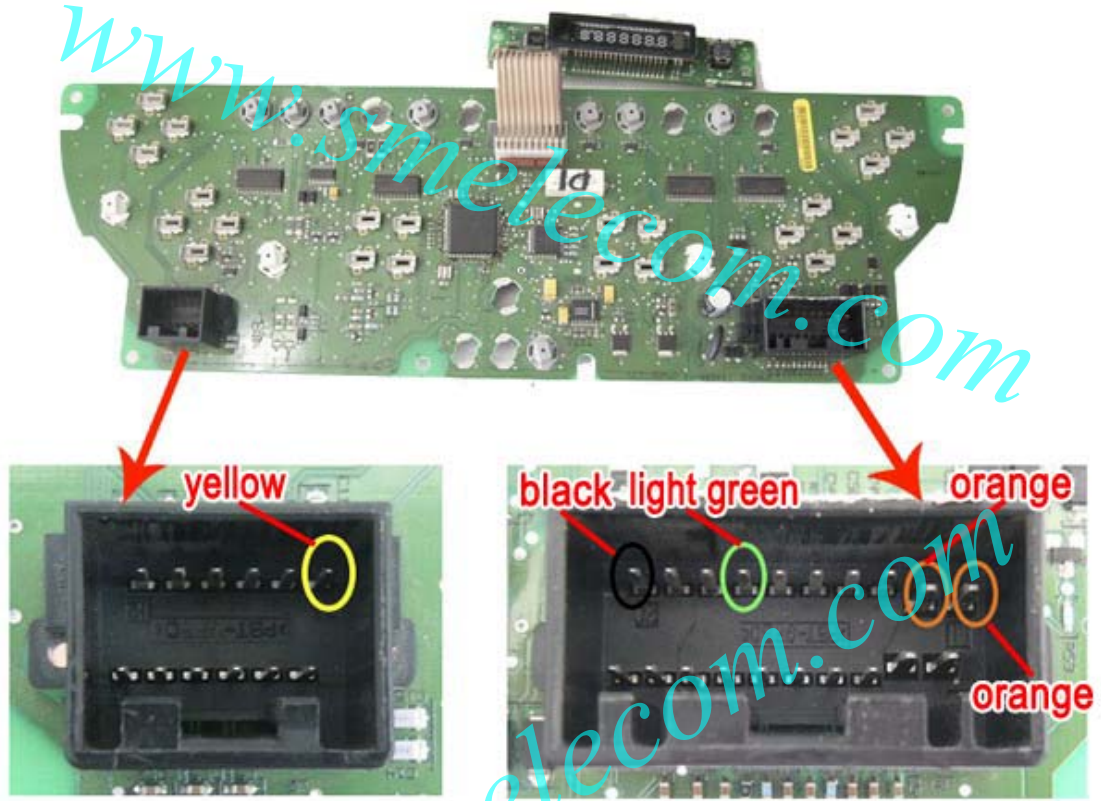

# CMM ADAPTER

# HONDA Civic-NEC 01-up

# FORD Escape 01-03

**FORD Mustang 98-03**

**FORD WindStar 01-03**

**HONDA CRV B32 01-02**

LINCOLN TOWN CAR 2004-up

LINCOLN LS 99-02

LINCOLN LS 03-up

**Lincoln Town car 99-03**