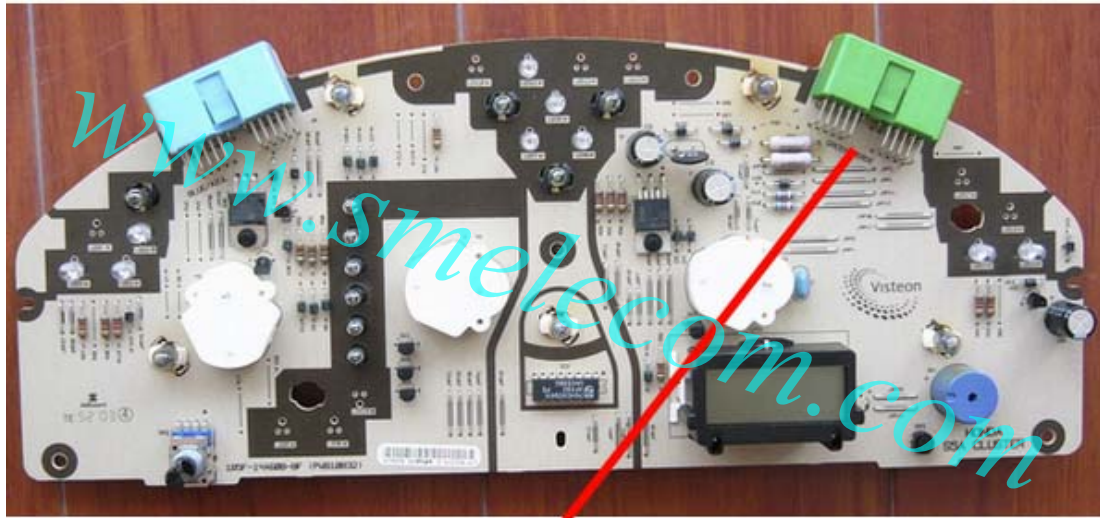

# CMM ADAPTER

# HONDA Civic-NEC 01-up

# FORD Escape 01-03

**FORD Mustang 98-03**

**FORD WindStar 01-03**

**HONDA CRV B32 01-02**

LINCOLN TOWN CAR 2004-up

LINCOLN LS 99-02

LINCOLN LS 03-up

**Lincoln Town car 99-03**