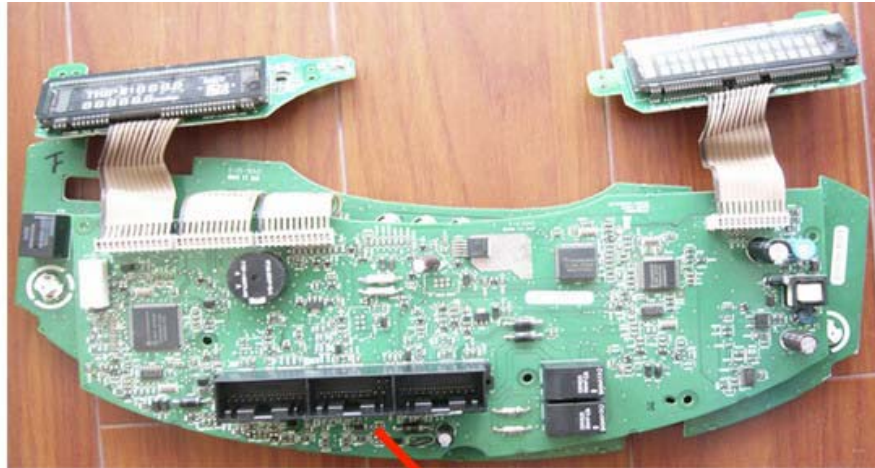

LINCOLN LS 03-up