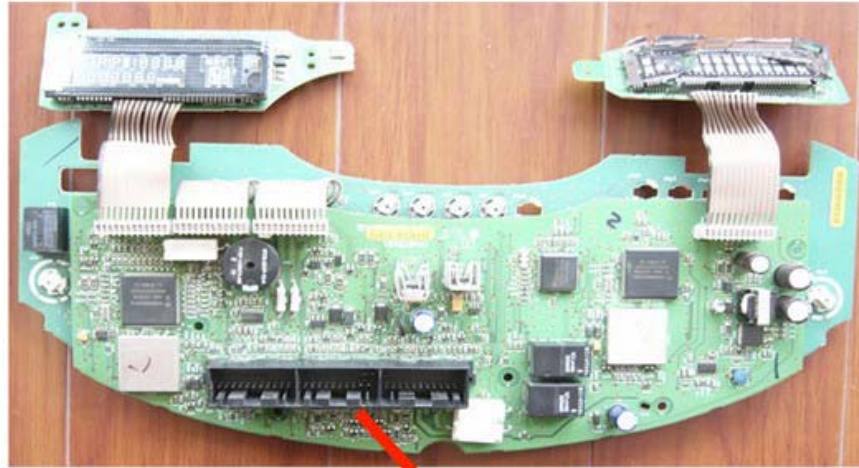

CMM 适配器

HONDA Civic-NEC 01-up

FORD Escape 01-03

FORD Mustang 98-03

FORD WindStar 01-03

HONDA CRV B32 01-02

LINCOLN TOWN CAR 2004-up

LINCOLN LS 99-02