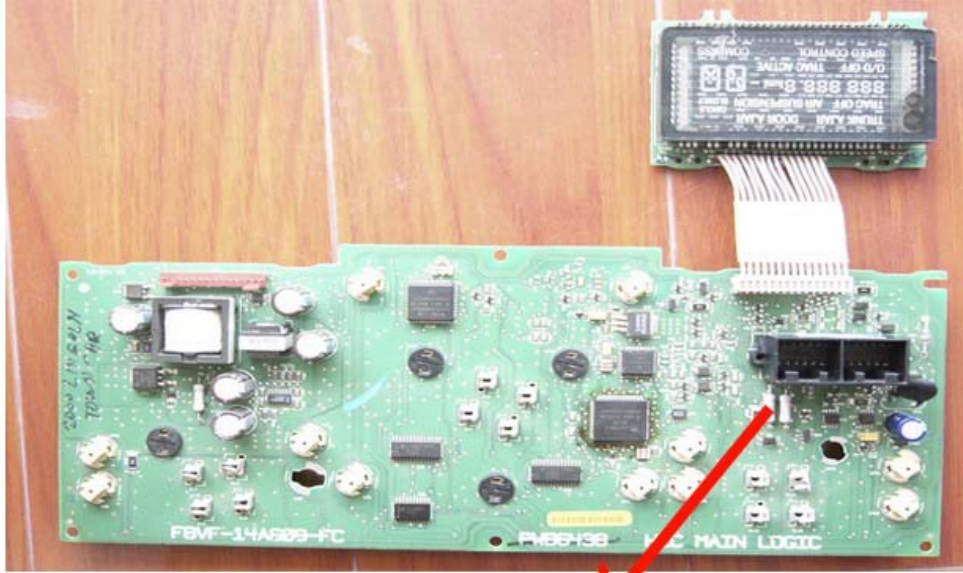

Lincoln Town car 99-03