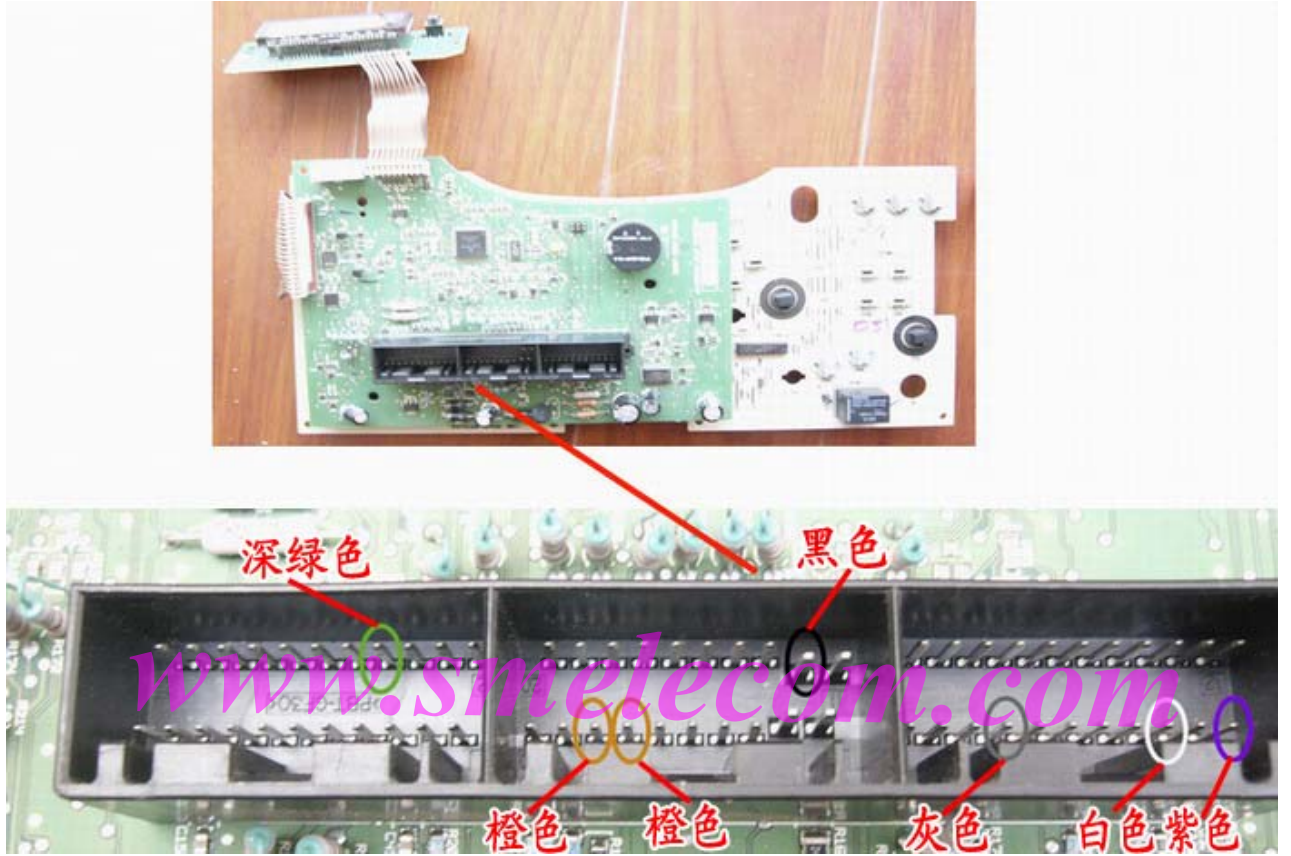

CMM 适配器

HONDA Civic-NEC 01-up

FORD Escape 01-03

FORD Mustang 98-03

FORD WindStar 01-03

HONDA CRV B32 01-02

LINCOLN TOWN CAR 2004-up

LINCOLN LS 99-02