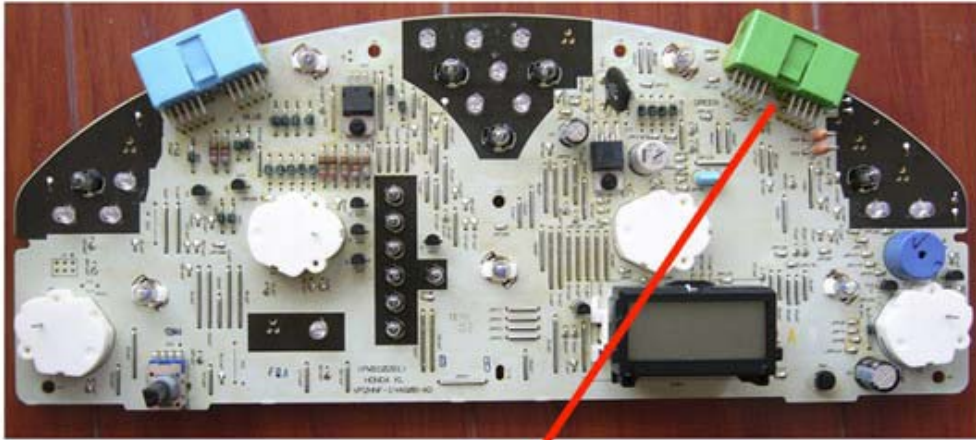

CMM 适配器

HONDA Civic-NEC 01-up

FORD Escape 01-03

FORD Mustang 98-03

FORD WindStar 01-03

HONDA CRV B32 01-02

LINCOLN TOWN CAR 2004-up

LINCOLN LS 99-02