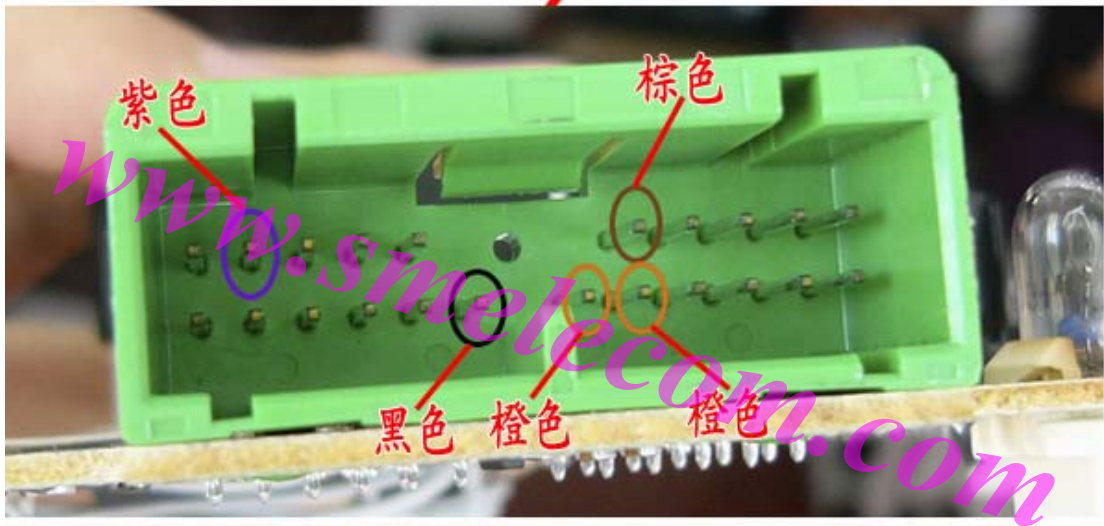

CMM 适配器

HONDA Civic-NEC 01-up

FORD Escape 01-03

FORD Mustang 98-03

FORD WindStar 01-03

HONDA CRV B32 01-02

LINCOLN TOWN CAR 2004-up

LINCOLN LS 99-02