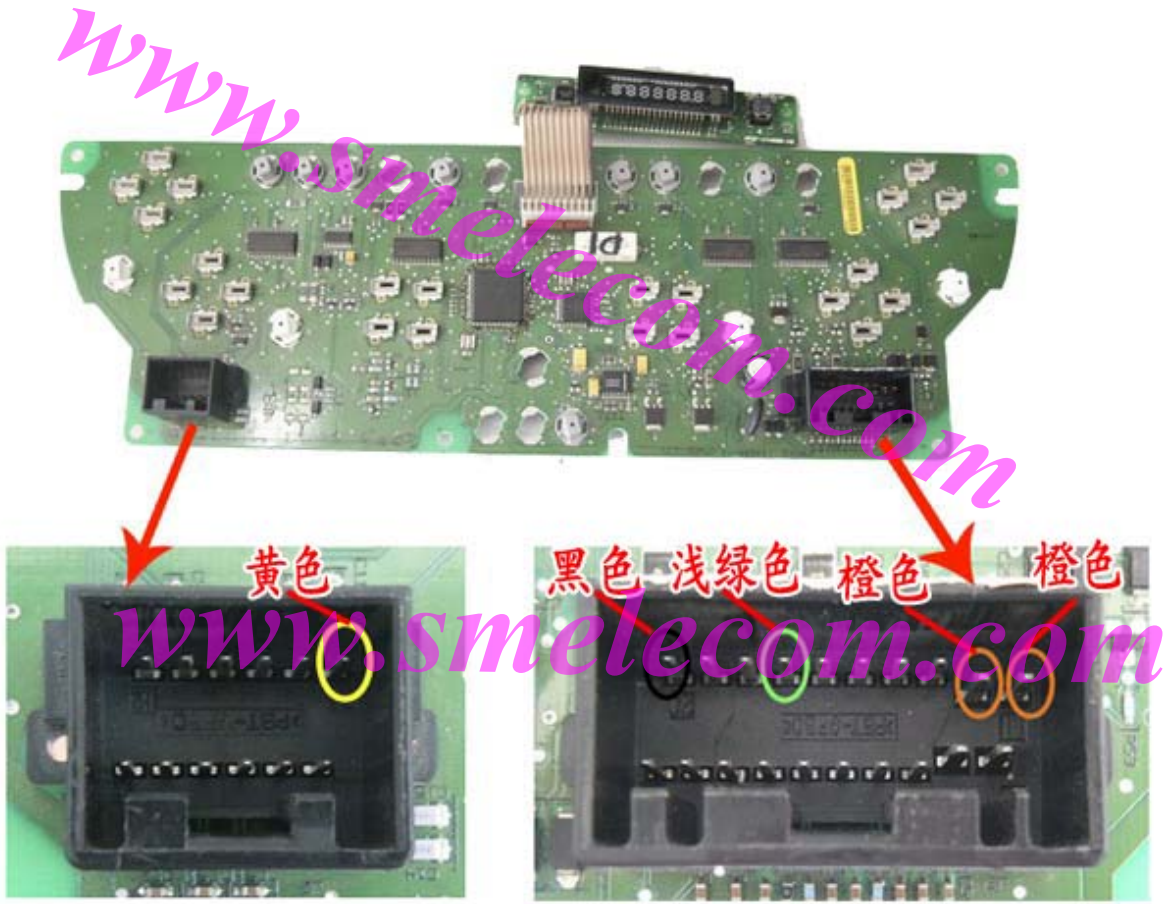

CMM 适配器

HONDA Civic-NEC 01-up

FORD Escape 01-03

FORD Mustang 98-03

FORD WindStar 01-03

HONDA CRV B32 01-02

LINCOLN TOWN CAR 2004-up

LINCOLN LS 99-02