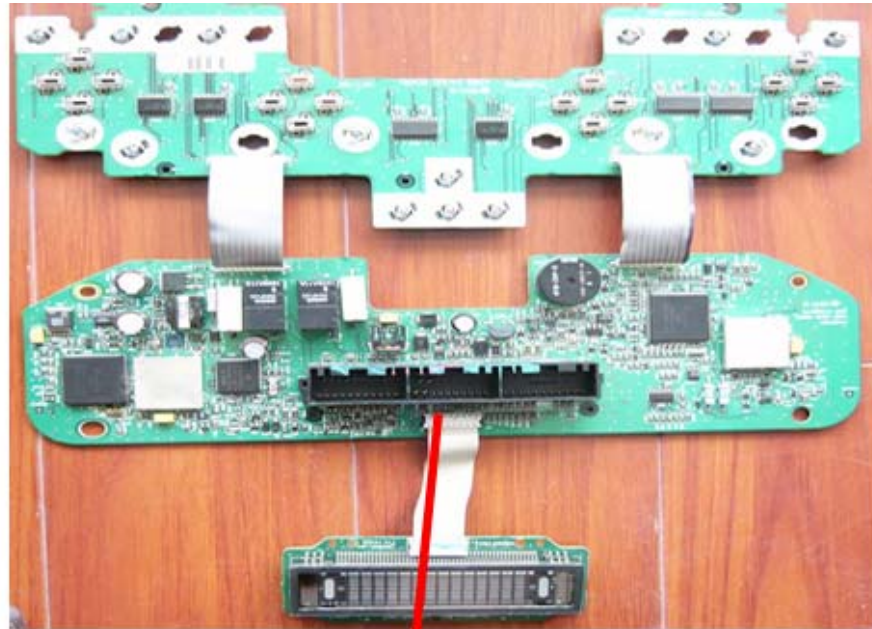

Jaguar S-Type 99-01

深蓝色
深绿色
灰色
黑色
橙色

橙色 橙色