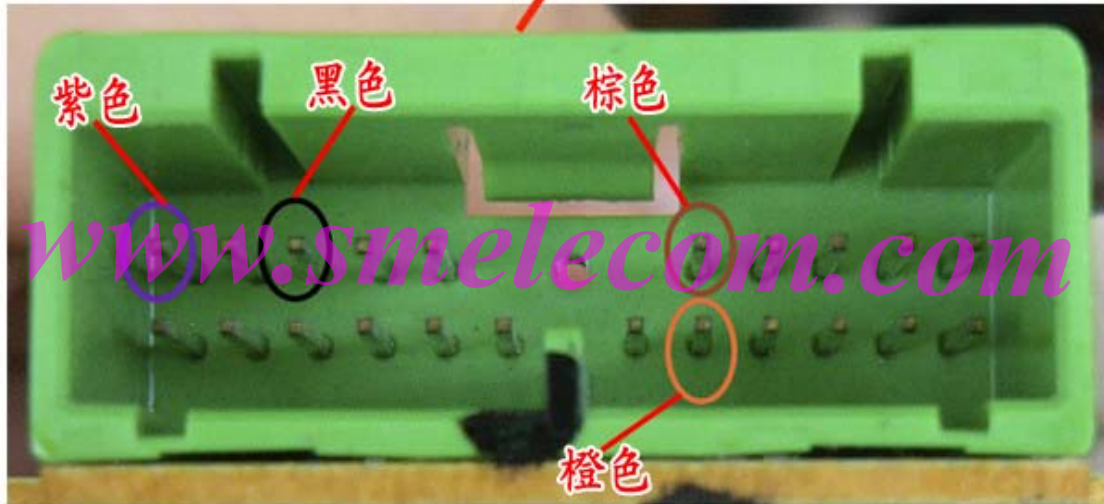

CMM 适配器

HONDA Civic-NEC 01-up

FORD Escape 01-03

FORD Mustang 98-03

FORD WindStar 01-03

HONDA CRV B32 01-02

LINCOLN TOWN CAR 2004-up

LINCOLN LS 99-02